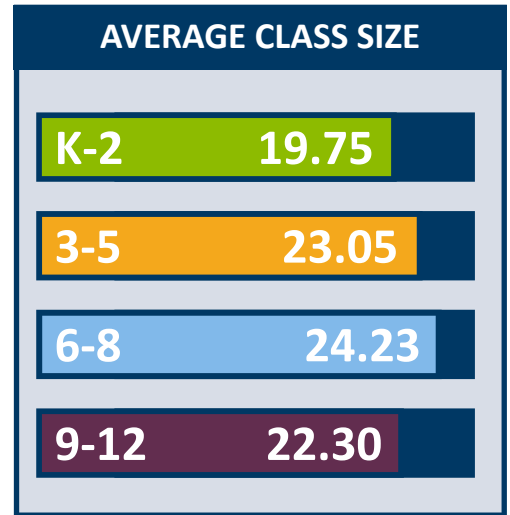

YCS D FAST FACTS

*Compiled using 2019-20 school year statistics